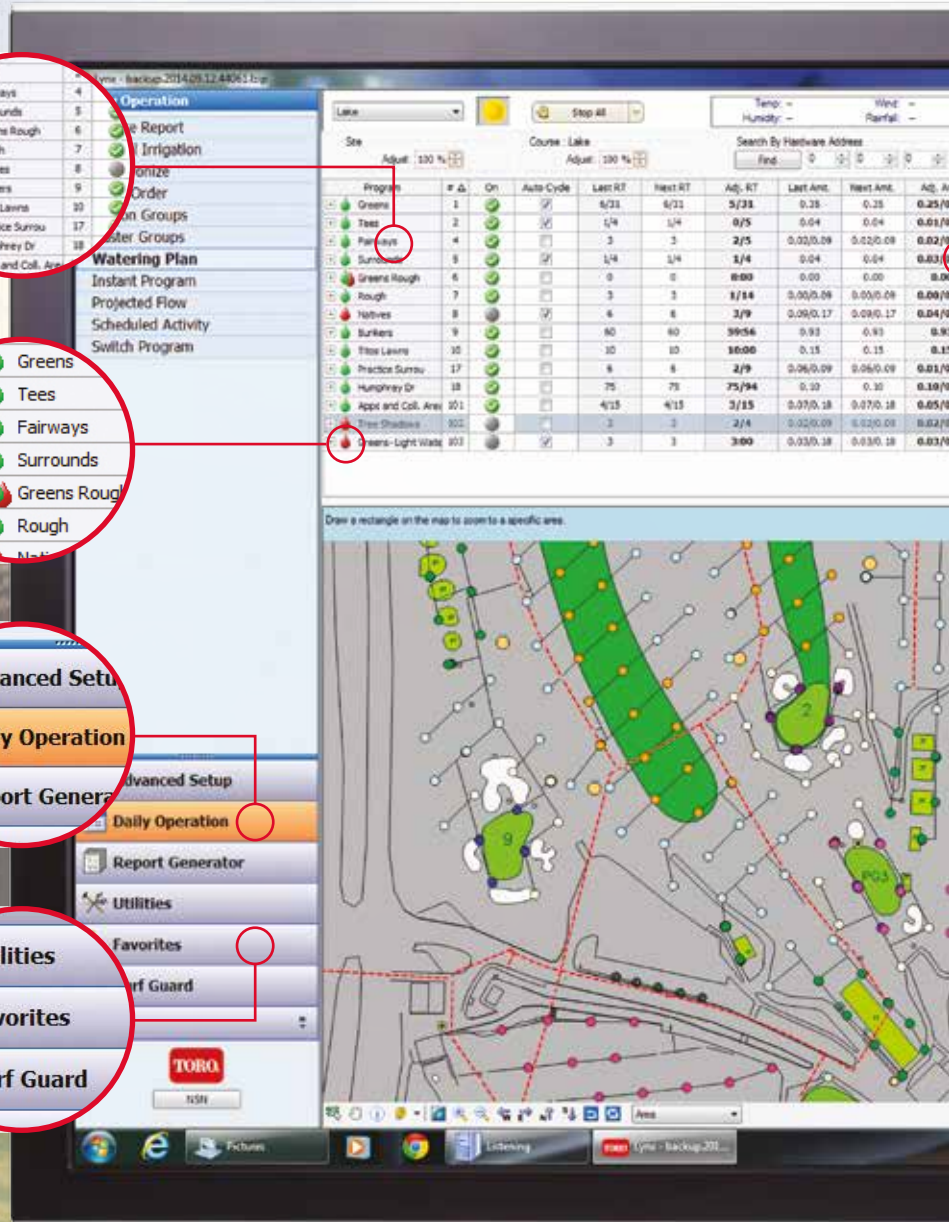

## The Lynx System helps you to:

- Optimally **manage** your water and resources
- Find more **time** in your day for other tasks
- Maximize your course **playability and aesthetics**
- Control your **costs** for water, utilities and labor

**Lynx® Central Control System**  
EASE OF USE

**Dynamic drilldown** by area, for quick overview by area and by hole

**Irrigation at a glance**  
The colour of the water drop tells you if it's going to irrigate or not.

**Simple menu**  
All similar functions are organized into folders

**Save the most important pages**  
All the daily functions can be one mouse-click away

“One of the things I find a time saver is being able to control Lynx at home.”