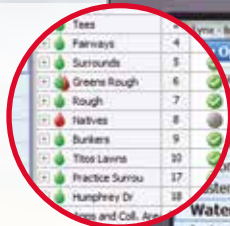

## The Lynx System helps you to:

- Optimally **manage** your water and resources
- Find more **time** in your day for other tasks
- Maximize your course **playability and aesthetics**
- Control your **costs** for water, utilities and labor

**Lynx® Central Control System**  
EASE OF USE

**Dynamic drilldown** by area, for quick overview by area and by hole

**Irrigation at a glance**  
The colour of the water drop tells you if it's going to irrigate or not.