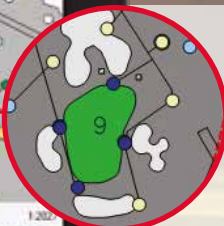

Learn more at [www.torolynx.com](http://www.torolynx.com)

Adj. Amt.
0.25/0.49
0.01/0.08
0.02/0.09
0.03/0.06
0.00
0.00/0.25
0.04/0.17

Decide how many **inches/mm/minutes to water.**

Turf Guard
41:38.8
41:38.8
36:42.3
41:38.8
36:42.3
36:42.3
36:42.3

### Intelligent irrigation with Turf Guard

Your Turf Guard sensors help you to decide when to irrigate and how much water to apply.

Active Days
26 27 28 29 30 1 2
26 27 28 29 30 1 2
26 27 28 29 30 1 2
26 27 28 29 30 1 2
26 27 28 29 30 1 2
26 27 28 29 30 1 2
26 27 28 29 30 1 2

Decide which **days of the week** you are going to turn on sprinklers.

Easily edit your course map or create **your own interactive map.**

Imagine ALL your irrigation information at your fingertips. Lynx: redefining Ease and Efficiency to the next level.